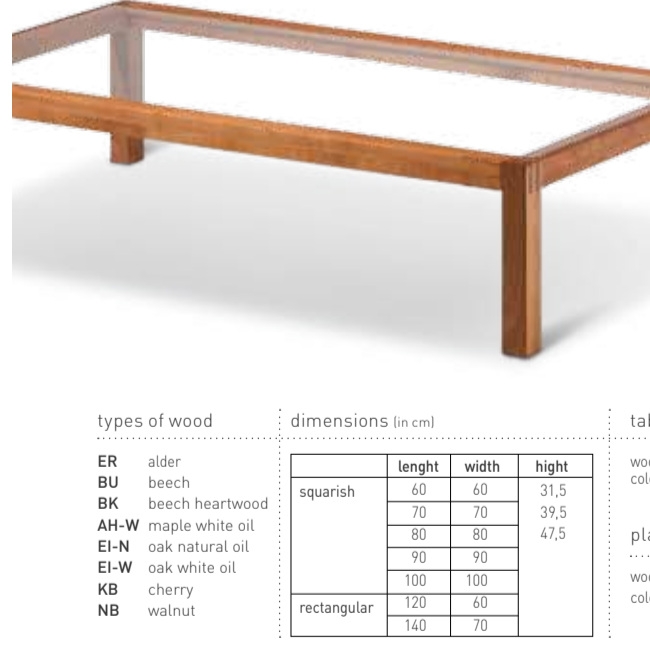

types of wood	ER alder BU beech BK beech heartwood AH-W maple white oil EI-N oak natural oil EI-W oak white oil KB cherry NB walnut
dimensions (in cm)	<table border="1"> <tr> <th></th> <th>length</th> <th>width</th> <th>height</th> </tr> <tr> <td>squarish</td> <td>60</td> <td>60</td> <td>31,5</td> </tr> <tr> <td></td> <td>70</td> <td>70</td> <td>39,5</td> </tr> <tr> <td></td> <td>80</td> <td>80</td> <td>47,5</td> </tr> <tr> <td></td> <td>90</td> <td>90</td> <td></td> </tr> <tr> <td></td> <td>100</td> <td>100</td> <td></td> </tr> <tr> <td>rectangular</td> <td>120</td> <td>60</td> <td></td> </tr> <tr> <td></td> <td>140</td> <td>70</td> <td></td> </tr> </table>
table plate	wood, plain or colored glass
glass colors	plain or colored glass (gloss or matte) KL clear glass WE white SA sand KI pebble BR brown SL sludge BD dark brown TP taupe AN anthracite SW black