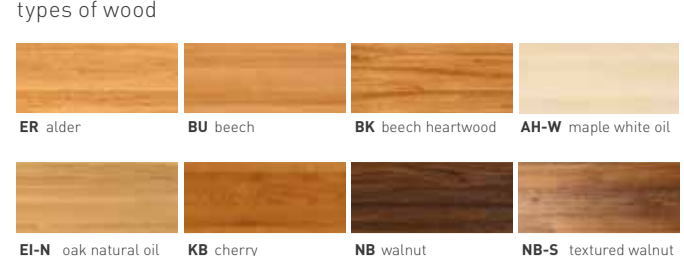

types of wood

- ER alder
- BU beech
- BK beech heartwood
- AH-W maple white oil
- EI-N oak natural oil
- EI-W oak white oil
- KB cherry
- NB walnut
- NB-S textured walnut