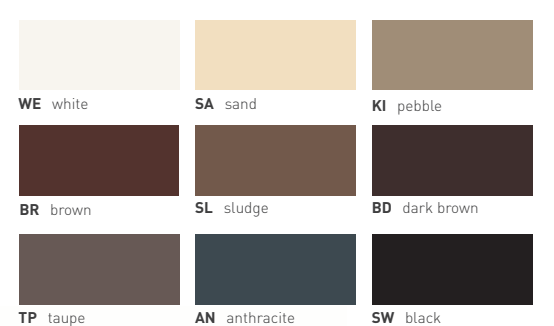

coloured glass

glass or matt

cubus writing desk with concealed monitor storage

cubus writing desk with concealed monitor storage

H height | B width | T depth

dimensions (in cm)

W	120
H	74,1
T	58

front

wood or coloured glass

max. screen size

26" (max. width 62,0 cm)
niche dimensions H 60 cm, T 9,5 cm

Desk or sideboard.

The **cubus** writing desk with infinitely height-adjustable monitor is exceedingly convenient. The monitor adjusts to the user's height at the push of a button.

The **cubus** writing desk can be fitted with drawers or doors to meet your personal requirements in respect of storage space. The bottom part of the **cubus** writing desk is also handy: a computer, folders and printer can be stowed away behind the hinged doors. Useful detail: the pull-out printer shelf.