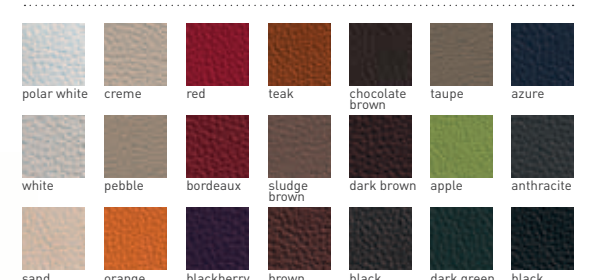

11 kg

star base

gloss

leather colors

The perfect companion for your working day.

As well as being unique in design, the **girado** office chair is also extremely comfortable. Thanks to the wide range of different versions, it will adjust to any workplace – there are seven types of wood, wooden or upholstered leather backrest, and 21 different leather colours for backrest and seat!