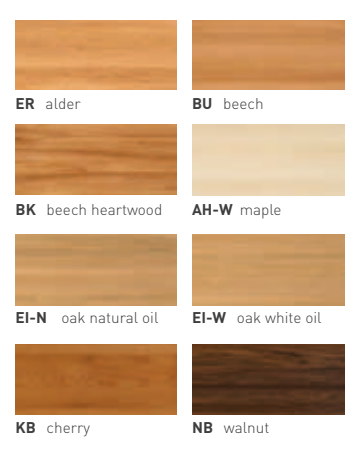

types of wood